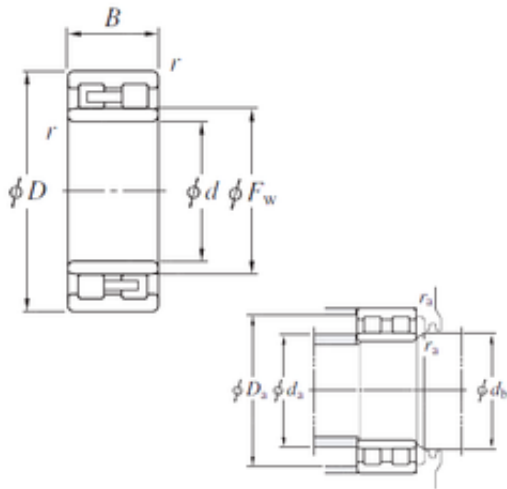

Hefei Wenhao Bearing Co., Ltd.

NNU4932 Bearing 2D drawings and 3D CAD models

NNU4932 KOYO Double-row cylindrical roller bearings

Bearing No. NNU4932

Size	160x220x60 mm
Bore Diameter	160 mm
Outer Diameter	220 mm
Width	60 mm
d	160 mm
Fw	178,5 mm
D	220 mm
B	60 mm
C	60 mm
r min.	2 mm
da min.	169 mm
da max	176 mm
Da max.	211 mm
db min	182 mm
ra max.	2 mm
Weight	6,95 Kg
Basic dynamic load rating (C)	340 kN
Basic static load rating (C0)	695 kN
(Grease) Lubrication Speed	2500 r/min
Bearing No.	NNU4932
r(min)	2
Cr	425
C0r	695
Cu	79.8
Grease lub.	2500