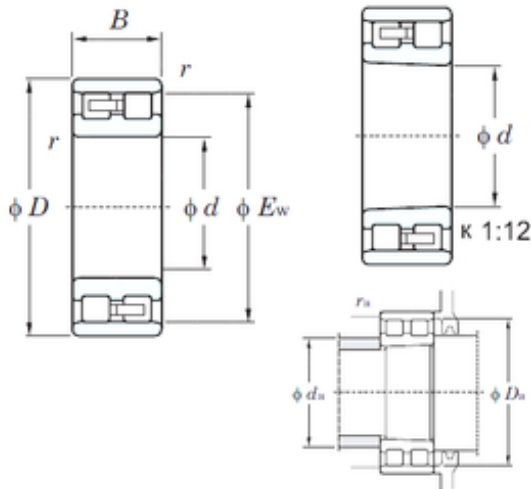

Hefei Wenhao Bearing Co., Ltd.

NN3028 KOYO Double-row cylindrical roller bearings

Bearing No. NN3028

Size	140x210x53 mm
Bore Diameter	140 mm
Outer Diameter	210 mm
Width	53 mm
d	140 mm
D	210 mm
Ew	192 mm
B	53 mm
C	53 mm
r min.	2 mm
da min.	149 mm
Da min	194 mm
Da max.	201 mm
ra max.	2 mm
Weight	6,41 Kg
Basic dynamic load rating (C)	297 kN
Basic static load rating (C0)	516 kN
(Grease) Lubrication Speed	2700 r/min
Bearing No.	NN3028
r(min)	2
Cr	372
C0r	516
Cu	61.5
Grease lub.	2700
Oil lub.	3300

NN3028 Bearing 2D drawings and 3D CAD models

Hefei Wenhao Bearing Co., Ltd.

Fw	-
da(min)	149
da(max)	-
db(min)	-
Da(max)	201
Da(min)	194
ra(max)	2
(Refer.)Mass(kg)	6.41