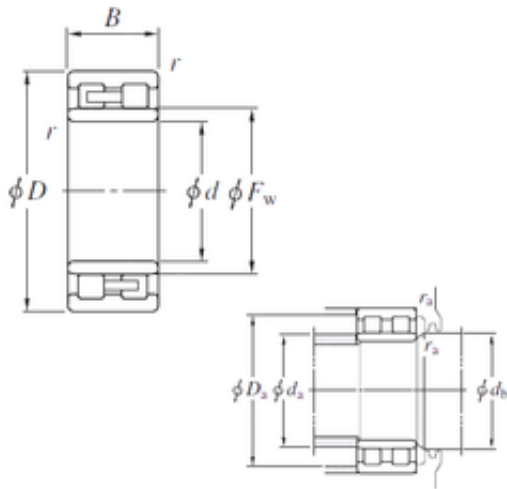

Hefei Wenhao Bearing Co., Ltd.

NNU4928 Bearing 2D drawings and 3D CAD models

NNU4928 KOYO Double-row cylindrical roller bearings

Bearing No. NNU4928

Size	140x190x50 mm
Bore Diameter	140 mm
Outer Diameter	190 mm
Width	50 mm
d	140 mm
Fw	156 mm
D	190 mm
B	50 mm
C	50 mm
r min.	1,5 mm
da min.	148 mm
da max	153,5 mm
Da max.	182 mm
db min	158 mm
ra max.	1,5 mm
Weight	4,15 Kg
Basic dynamic load rating (C)	222 kN
Basic static load rating (C0)	456 kN
(Grease) Lubrication Speed	2900 r/min
Bearing No.	NNU4928
r(min)	1.5
Cr	277
C0r	456
Cu	52.5
Grease lub.	2900