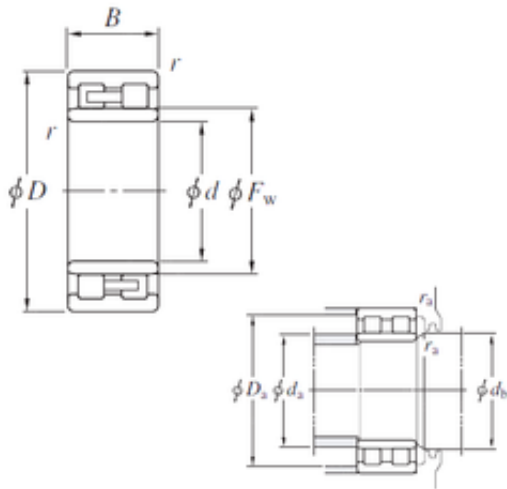

Hefei Wenhao Bearing Co., Ltd.

NNU4926 Bearing 2D drawings and 3D CAD models

NNU4926 KOYO Double-row cylindrical roller bearings

Bearing No. NNU4926

Size	130x180x50 mm
Bore Diameter	130 mm
Outer Diameter	180 mm
Width	50 mm
d	130 mm
Fw	146 mm
D	180 mm
B	50 mm
C	50 mm
r min.	1,5 mm
da min.	138 mm
da max	143,5 mm
Da max.	172 mm
db min	148 mm
ra max.	1,5 mm
Weight	3,9 Kg
Basic dynamic load rating (C)	216 kN
Basic static load rating (C0)	428 kN
(Grease) Lubrication Speed	3100 r/min
Bearing No.	NNU4926
r(min)	1.5
Cr	269
C0r	428
Cu	50.2
Grease lub.	3100

Hefei Wenhao Bearing Co., Ltd.

Oil lub.	3700
Ew	-
da(min)	138
da(max)	143.5
db(min)	148
Da(max)	172
Da(min)	-
ra(max)	1.5
(Refer.) Mass(kg)	3.90