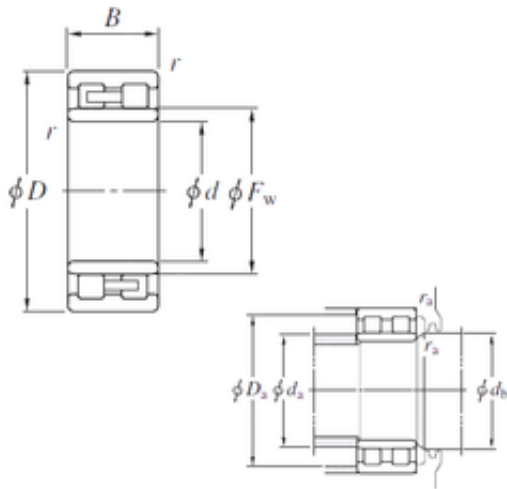

Hefei Wenhao Bearing Co., Ltd.

NNU4924 Bearing 2D drawings and 3D CAD models

NNU4924 KOYO Double-row cylindrical roller bearings

Bearing No. NNU4924

Size	120x165x45 mm
Bore Diameter	120 mm
Outer Diameter	165 mm
Width	45 mm
d	120 mm
Fw	134,5 mm
D	165 mm
B	45 mm
C	45 mm
r min.	1,1 mm
da min.	126,5 mm
da max	132 mm
Da max.	158,5 mm
db min	137 mm
ra max.	1 mm
Weight	2,9 Kg
Basic dynamic load rating (C)	187 kN
Basic static load rating (C0)	373 kN
(Grease) Lubrication Speed	3400 r/min
Bearing No.	NNU4924
r(min)	1.1
Cr	234
C0r	373
Cu	47.6
Grease lub.	3400

Hefei Wenhao Bearing Co., Ltd.

Oil lub.	4000
Ew	-
da(min)	126.5
da(max)	132
db(min)	137
Da(max)	158.5
Da(min)	-
ra(max)	1
(Refer.) Mass(kg)	2.90