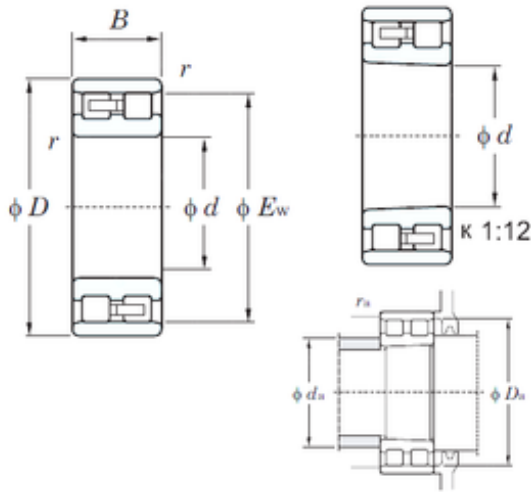

# Hefei Wenhao Bearing Co., Ltd.

NN3022 Bearing 2D drawings and 3D CAD models

## NN3022 KOYO Double-row cylindrical roller bearings

Bearing No. NN3022

Size	110x170x45 mm
Bore Diameter	110 mm
Outer Diameter	170 mm
Width	45 mm
d	110 mm
D	170 mm
Ew	155 mm
B	45 mm
C	45 mm
r min.	2 mm
da min.	119 mm
Da min	157 mm
Da max.	161 mm
ra max.	2 mm
Weight	3,65 Kg
Basic dynamic load rating (C)	221 kN
Basic static load rating (C0)	361 kN
(Grease) Lubrication Speed	3500 r/min
Bearing No.	NN3022
r(min)	2
Cr	278
C0r	361
Cu	47.9
Grease lub.	3500
Oil lub.	4200