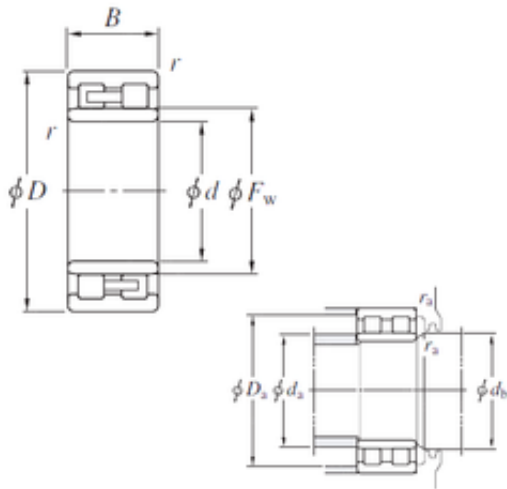

Hefei Wenhao Bearing Co., Ltd.

NNU4922 Bearing 2D drawings and 3D CAD models

NNU4922 KOYO Double-row cylindrical roller bearings

Bearing No. NNU4922

Size	110x150x40 mm
Bore Diameter	110 mm
Outer Diameter	150 mm
Width	40 mm
d	110 mm
Fw	123 mm
D	150 mm
B	40 mm
C	40 mm
r min.	1,1 mm
da min.	116,5 mm
da max	121 mm
Da max.	143,5 mm
db min	125 mm
ra max.	1 mm
Weight	2,1 Kg
Basic dynamic load rating (C)	163 kN
Basic static load rating (C0)	326 kN
(Grease) Lubrication Speed	3700 r/min
Bearing No.	NNU4922
r(min)	1.1
Cr	204
C0r	326
Cu	42.4
Grease lub.	3700