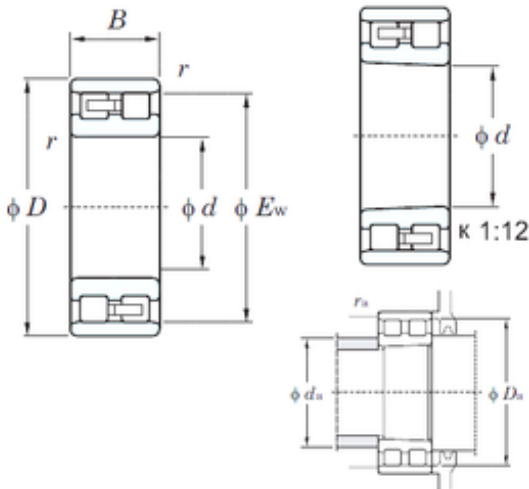

# Hefei Wenhao Bearing Co., Ltd.

NN3021 Bearing 2D drawings and 3D CAD models

## NN3021 KOYO Double-row cylindrical roller bearings

Bearing No. NN3021

Size	105x160x41 mm
Bore Diameter	105 mm
Outer Diameter	160 mm
Width	41 mm
d	105 mm
D	160 mm
Ew	146 mm
B	41 mm
C	41 mm
r min.	2 mm
da min.	114 mm
Da min	148 mm
Da max.	151 mm
ra max.	2 mm
Weight	2,88 Kg
Basic dynamic load rating (C)	197 kN
Basic static load rating (C0)	322 kN
(Grease) Lubrication Speed	3700 r/min
Bearing No.	NN3021
r(min)	2
Cr	247
C0r	322
Cu	42.5
Grease lub.	3700
Oil lub.	4400