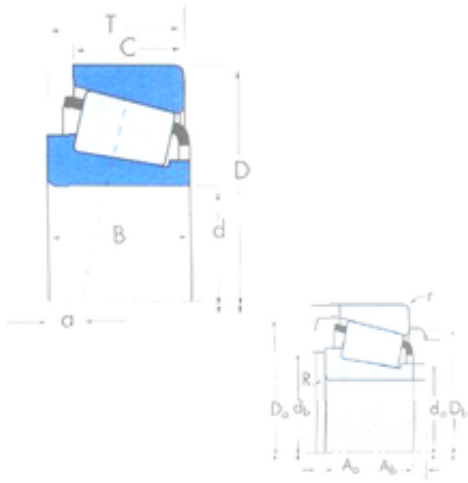

## Hefei Wenhao Bearing Co., Ltd.

Timken Inchi Taper Roller Bearing 09074/09195  
 639177 Lm12748/Lm12710 M12649/M12610  
 Lm12749/Lm12710 12749/10

Bearing No. 09074/09195

09074/09195 Bearing 2D drawings and 3D CAD models

Size	19.05x49.225x19.845 mm
Bore Diameter	19.05 mm
Outer Diameter	49,225 mm
Width	19,845 mm
d	19.05 mm
D	49,225 mm
T	19,845 mm
B	21,539 mm
C	14,288 mm
R	1,5 mm
r	1,3 mm
a -	9,1 mm
Da	44,5 mm
db	26 mm
da	24 mm
Db	42 mm
Weight	0,18 Kg
Basic static load rating (C0)	40,5 kN
Factor (G1)	8
Factor (G2)	4
Factor (Cg)	0,0097
Factor (K)	2,2
Basic dynamic load rating (C90)	10,3
Basic dynamic load rating	4,68