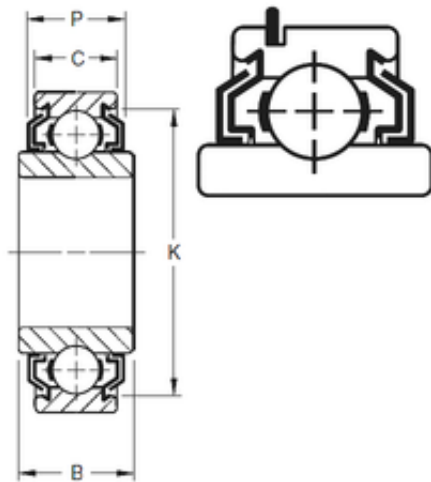

### 20 mm x 47 mm x 17,75 mm TIMKEN 204KLLG2 Single Row Ball Bearings

Bearing No. 204KLLG2

Size	20x47x17.75 mm
Bore Diameter	20 mm
Outer Diameter	47 mm
Width	17,75 mm
d	20 mm
D	47 mm
B	17,75 mm
C	14 mm
P	17,14 mm
K	40,1 mm
Weight	0,113 Kg
Basic dynamic load rating (C)	14,3 kN

204KLLG2 Bearing 2D drawings and 3D CAD models