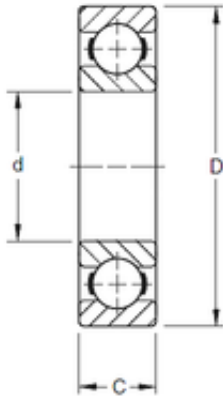

Hefei Wenhao Bearing Co., Ltd.

40 mm x 68 mm x 15 mm TIMKEN 9108K Single Row Ball Bearings

Bearing No. 9108K

Size	40x68x15 mm
Bore Diameter	40 mm
Outer Diameter	68 mm
Width	15 mm
d	40 mm
D	68 mm
B	15 mm
C	15 mm
Weight	0,195 Kg
Basic dynamic load rating (C)	20000 kN

9108K Bearing 2D drawings and 3D CAD models