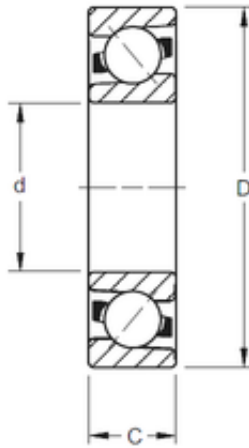

### 150 mm x 270 mm x 45 mm TIMKEN 7230WN MBR Angular Contact Ball Bearings

Bearing No. 7230WN MBR

Size	150x270x45 mm
Bore Diameter	150 mm
Outer Diameter	270 mm
Width	45 mm
d	150 mm
D	270 mm
B	45 mm
C	45 mm
Angle ( ° )	40 °
Weight	11,731 Kg
Basic dynamic load rating (C)	248 kN